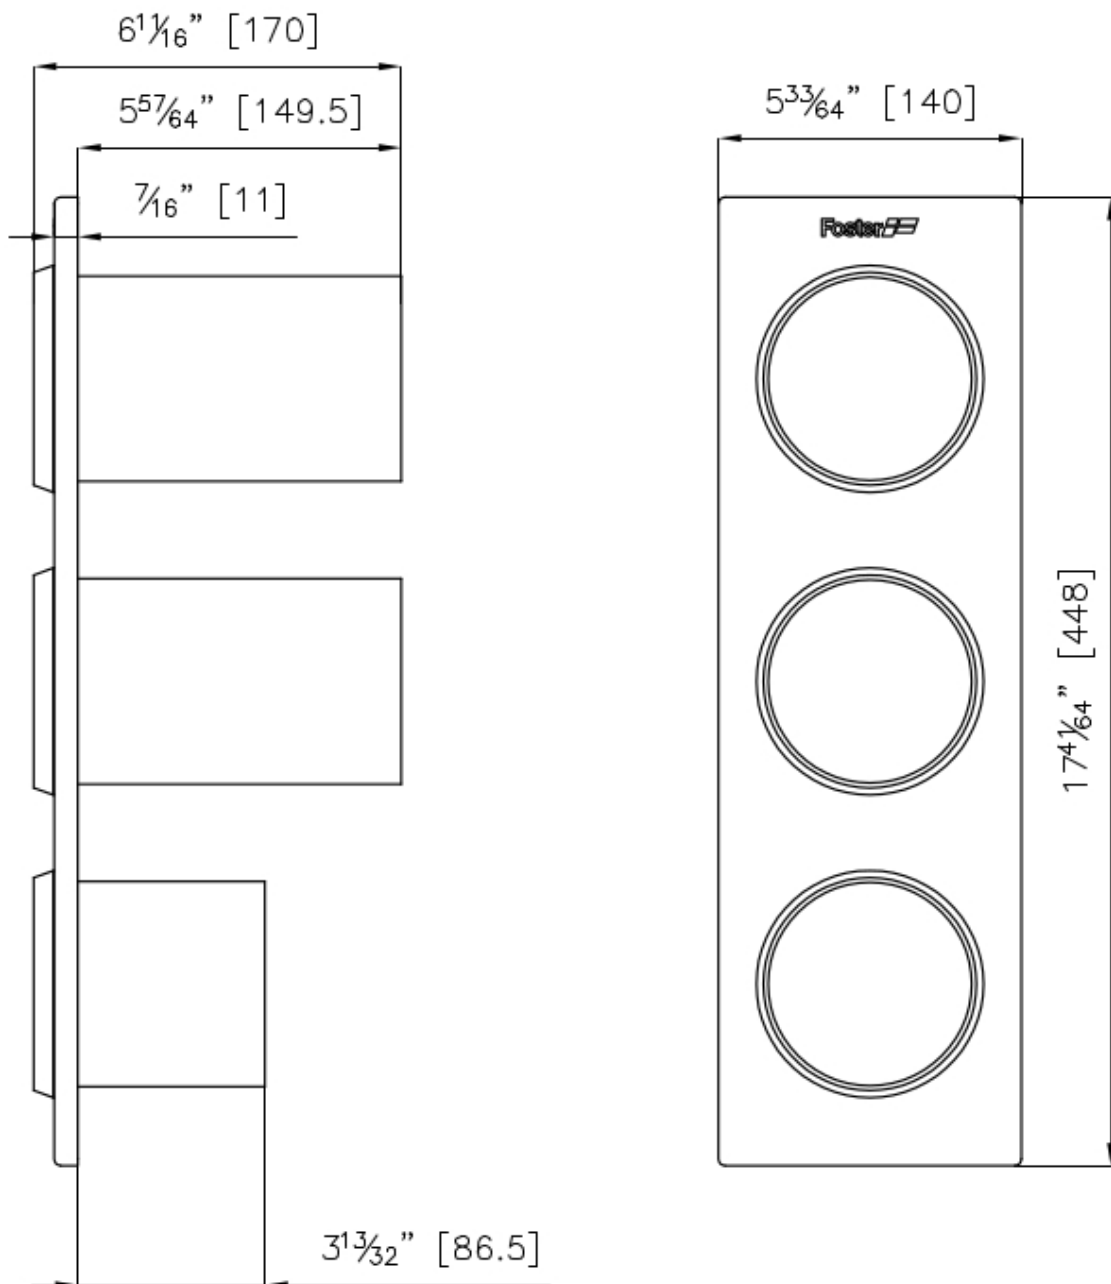

3 Bottles-holder set

Accessories e Complements

Code: 8100 621

DETAILS

Sink accessories

Bottles-holder

Dimensions

44,8x14 cm

TECHNICAL DATA

OPTIONAL ACCESSORIES

Knives-holder

8100 030